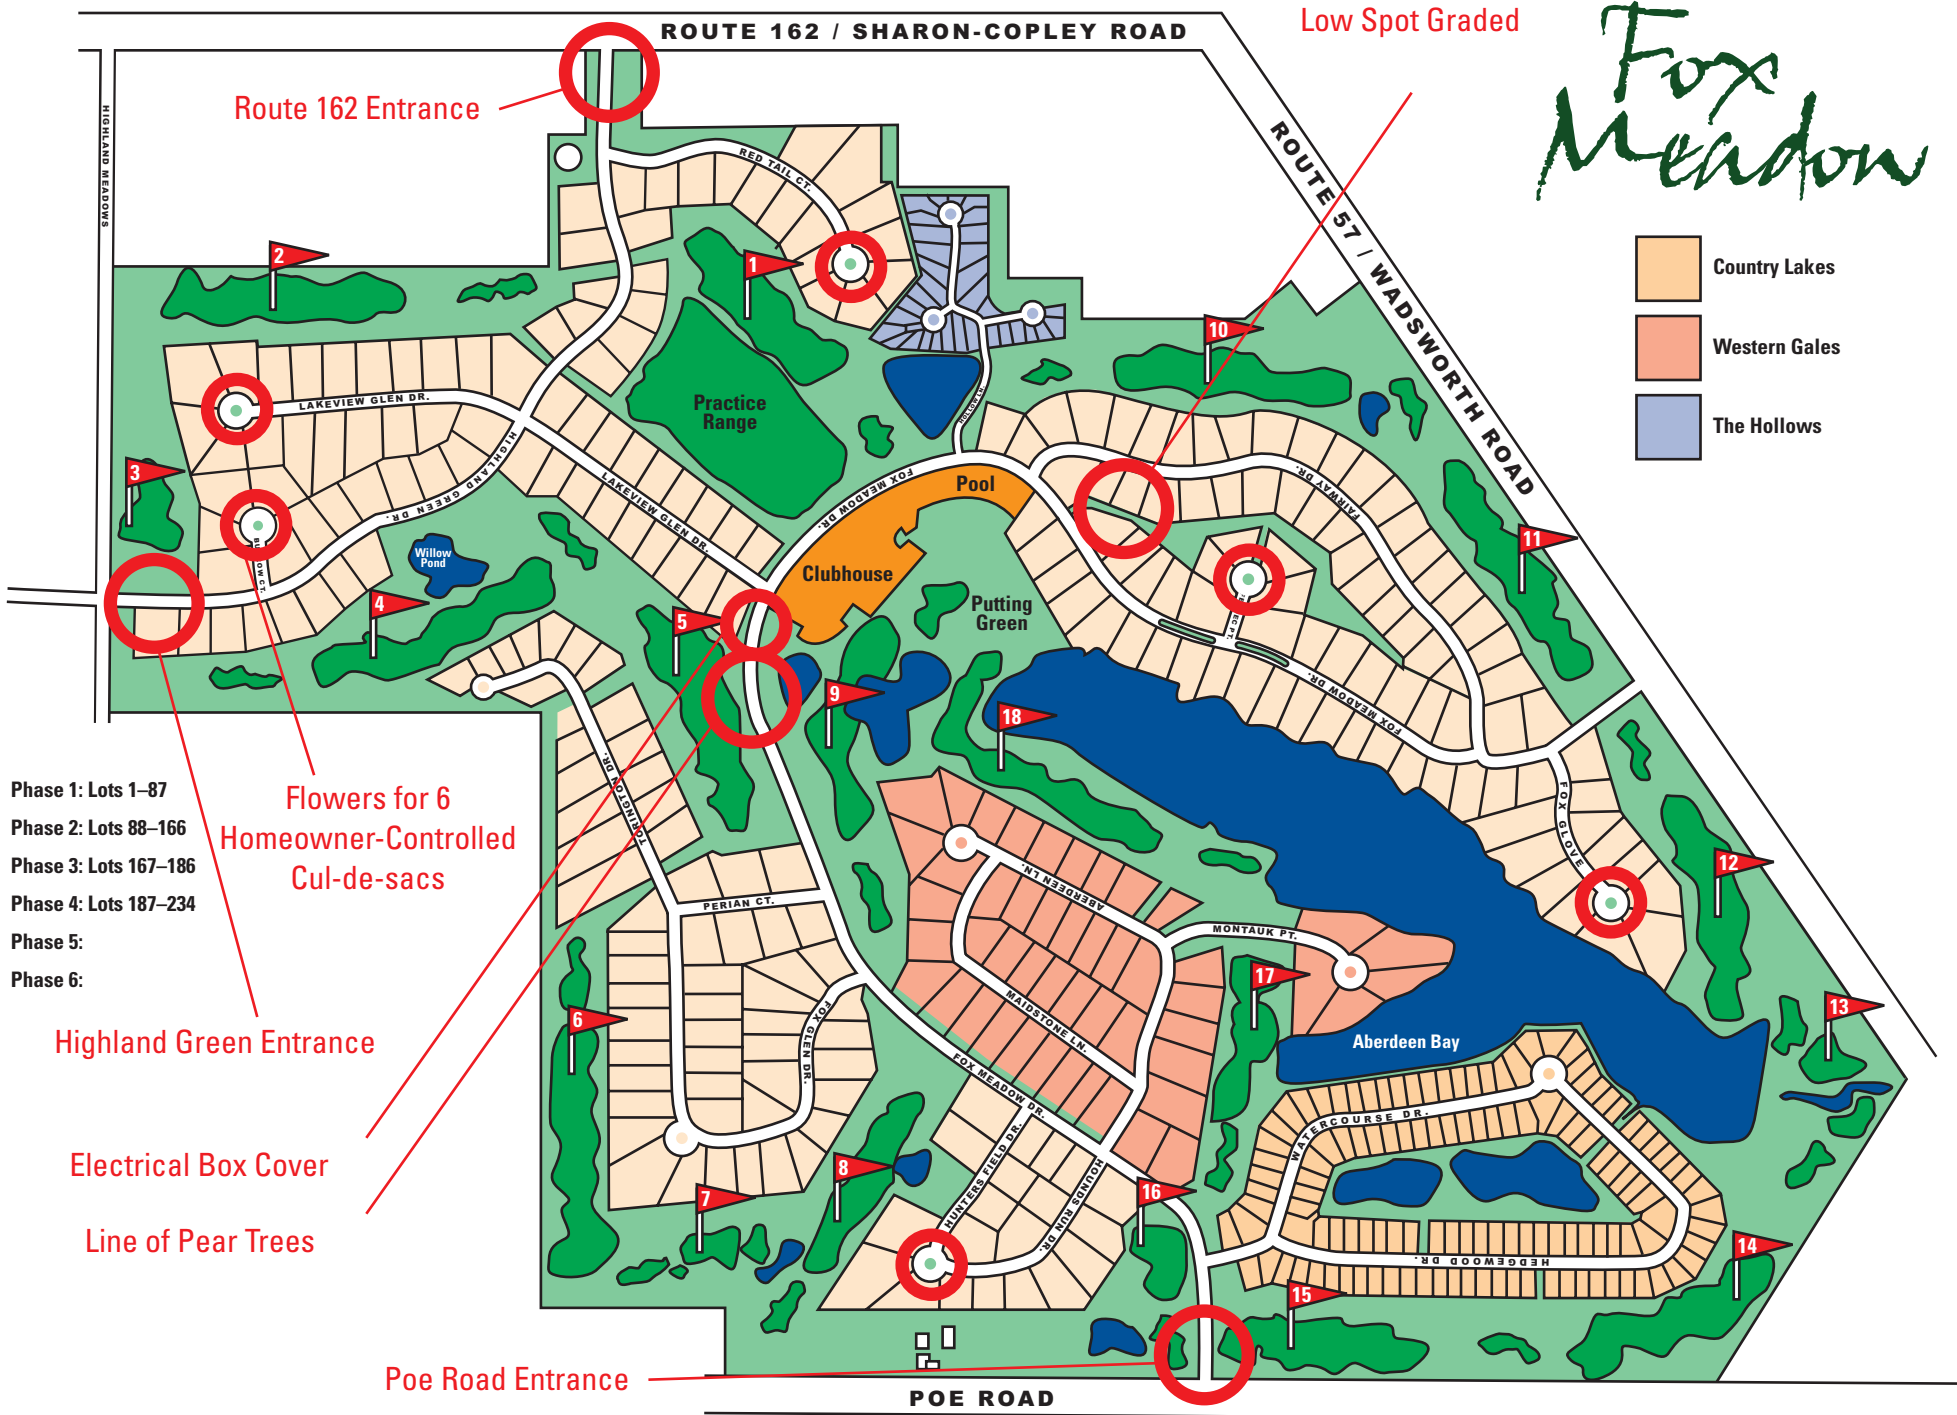

Fox Meadow

- Phase 1: Lots 1-87
- Phase 2: Lots 88-166
- Phase 3: Lots 167-186
- Phase 4: Lots 187-234
- Phase 5:
- Phase 6:

Flowers for 6 Homeowner-Controlled Cul-de-sacs

Highland Green Entrance

Electrical Box Cover

Line of Pear Trees

Poe Road Entrance

Low Spot Graded

Map is not to scale.